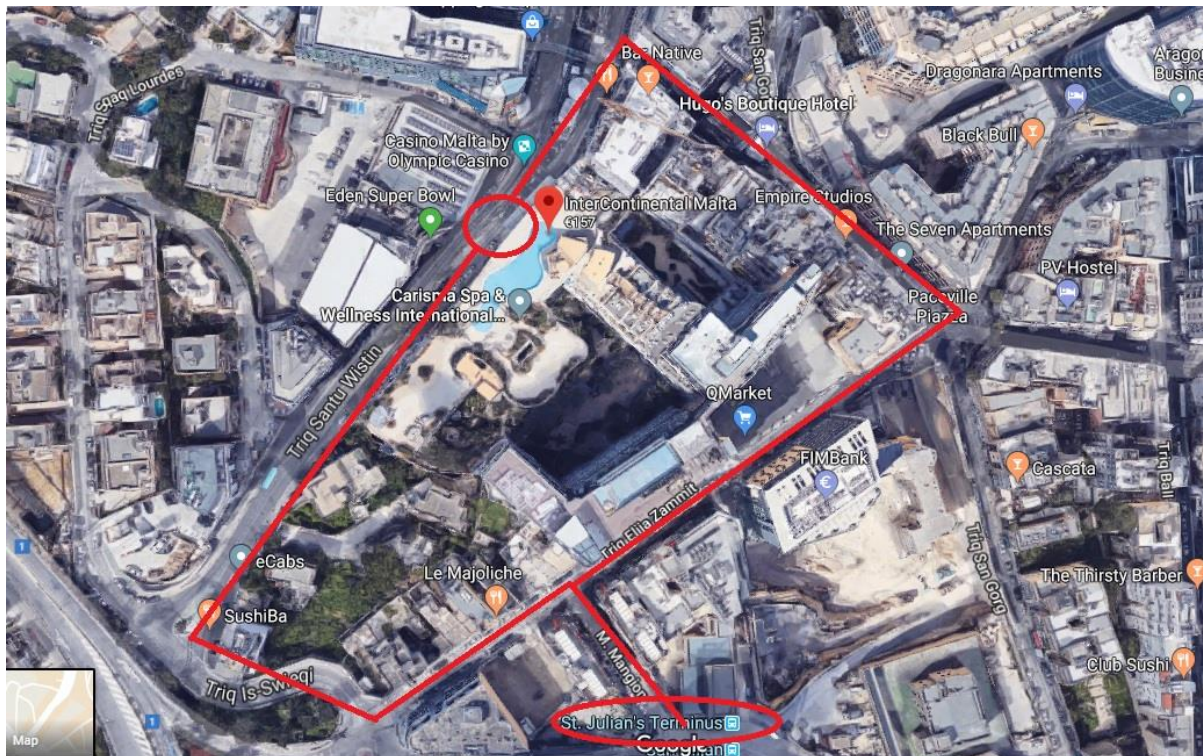

## InterContinental Malta

St. Augustine Street St. George's Bay St. Julian's, STJ 3310 Malta

Hotel Front Desk: +356 21377 600

Bus No: 13, 14, 16

Coming from Valletta / Sliema area

Bus No: 212

Coming from Bugibba area

Bus No: X2

Coming from Airport area

Bus No: 202

Coming from Mdina / Rabat area

Bus No: 225

Coming from Golden Bay / Mosta area

Bus No: 222

Coming from Ċirkewwa / Mellieħa area